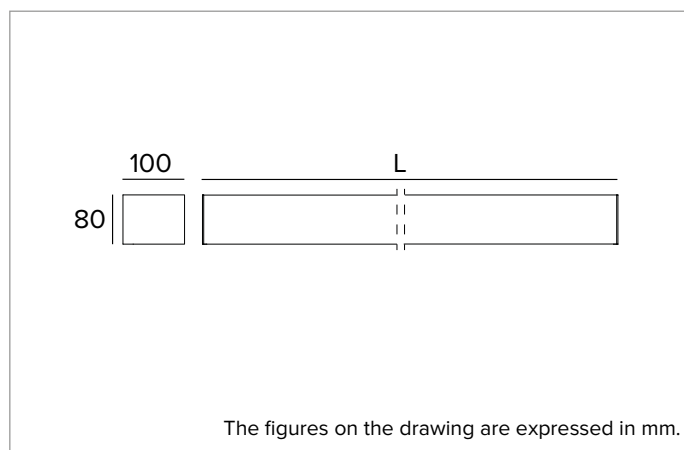

## T026MY840ELDB | LOGICO EASY Stand Alone 100 - UGR19

Linear stand alone LED fixture for ceiling mounted or suspension installation. Emergency version

		4000K	H(m)	D(m)	Emax(lx)	
		Ra80		88°		
Fixture Power	40W	1	1.94	2091		
Source Flux	3988lm	2	3.88	523		
Fixture Flux	3988lm	3	5.83	232		
Efficacy	100lm/W	4	7.77	131		
G0301	Imax=525cd/klm	Imax	2092cd	5	9.71	84