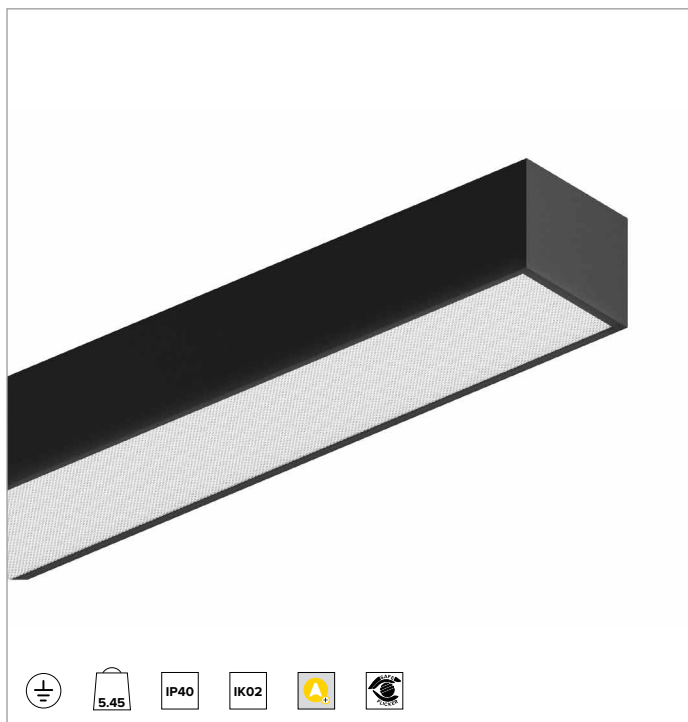

## T026MY840ELDB | LOGICO EASY Stand Alone 100 - UGR19

Linear stand alone LED fixture for ceiling mounted or suspension installation. Emergency version

		4000K	H(m)	D(m)	Emax(lx)	
		Ra80		88°		
Fixture Power	40W	1	1.94	2091		
Source Flux	3988lm	2	3.88	523		
Fixture Flux	3988lm	3	5.83	232		
Efficacy	100lm/W	4	7.77	131		
G0301	Imax=525cd/klm	Imax	2092cd	5	9.71	84

### ILLUMINOTECHNICAL CHARACTERISTICS

Direct emission. Controlled light - UGR19 optics: optical system made of a steel reflector with white polymer coating and UGR closing diffuser screen (UGR<19 and L65<3000 cd/m<sup>2</sup> EN-12464-1).